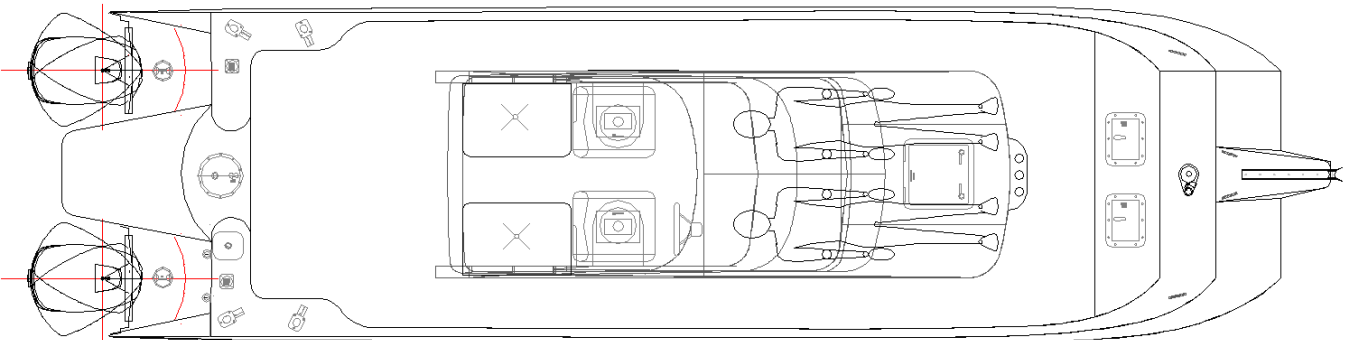

8.2m Dream Catcha

Vessel Specifications:	Metric	Imperial
LOA	9	29.7
Hull Length	8.2	27.06
Beam	2.5	8.25
Draft	0.35	1.155
Lightship	1400	3080
Fuel	750	195
Water	100	26
Waste	40	10.4
Engines	2x140	
Top Speed	37 Knots	
Cruise Speed	27 Knots	